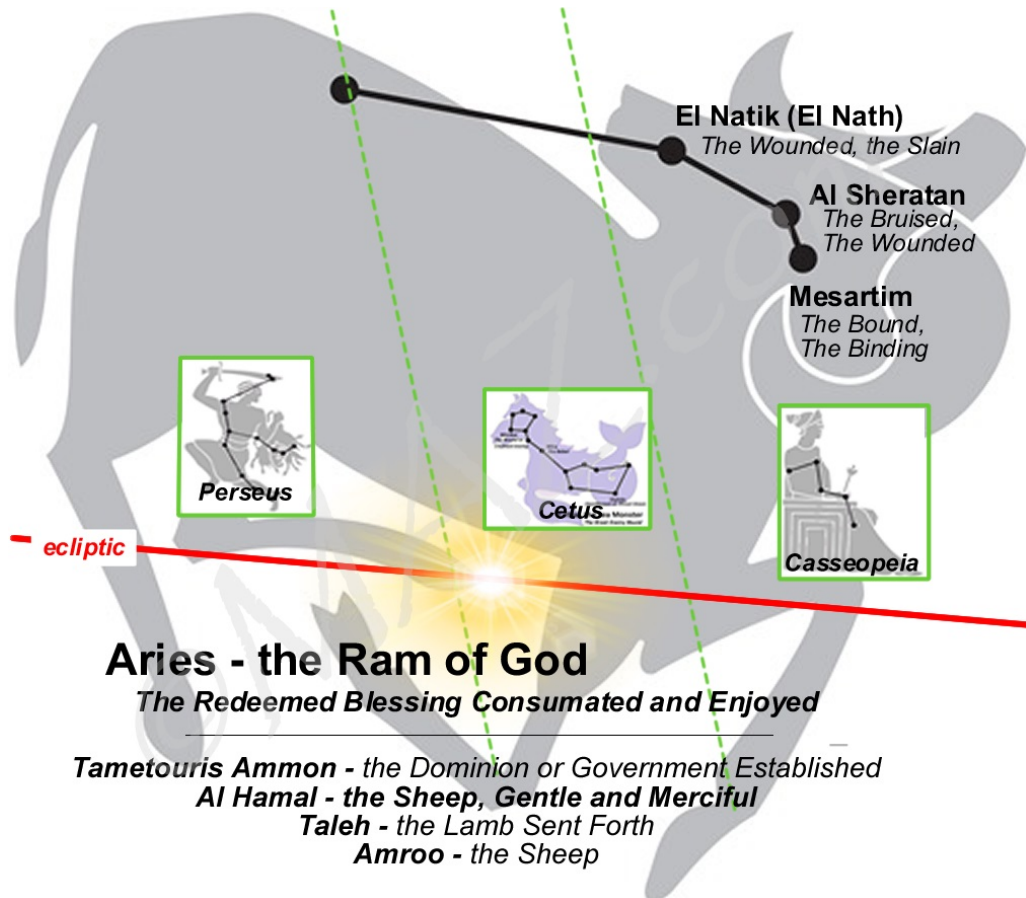

Saturn Leo

Christological Astronomy Profile Report

Saturday May 10, 1980

The Sun

The location of the Sun is the most contributing factor in interpreting a Christological profile. The Sun is the only light in the solar system that has light of itself. Jesus referred to Himself as “the light of the world” in John 8:12 and 9:5. All other celestial bodies reflect the light of the Sun. The constellation that the Sun was in at the time of your birth shows certain traits and messianic characteristics that are potential within you. (Remember that the Sun’s location is not the same as in horoscopes and astrology, due to precession.)

The Sun is a picture of Yeshua the Righteous One. Even though the righteousness of God is a gift and not to be earned, the location of the Sun will show your “righteous acts.” These acts are what will accrue, during your earthly visitation, eternal rewards in your heavenly account. In other words, when God says, “Well done good and faithful servant,” it will be a stamp of approval for fulfilling what the Sun said about you in your birth sky.

Meaning

Level One

- Venus, the planet of passion and love, is located in Taurus, the raging bull.
- Taurus shows the Lord returning in judgment with focused determination.
- This means you are passionate about your beliefs. You are opinionated.